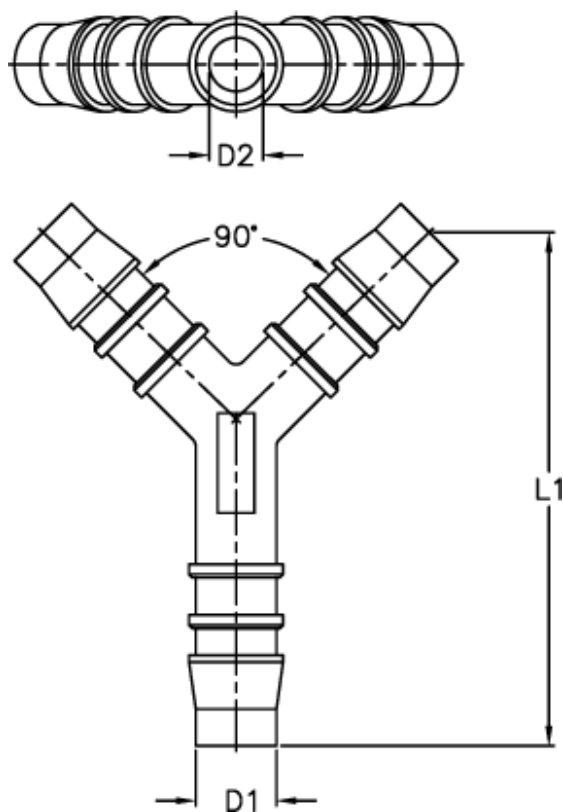

Article number: 027708900016

Description: Norma hose coupling YS 16

Measures

D1 = 16

D2 = 12.0

L1 = 67.0